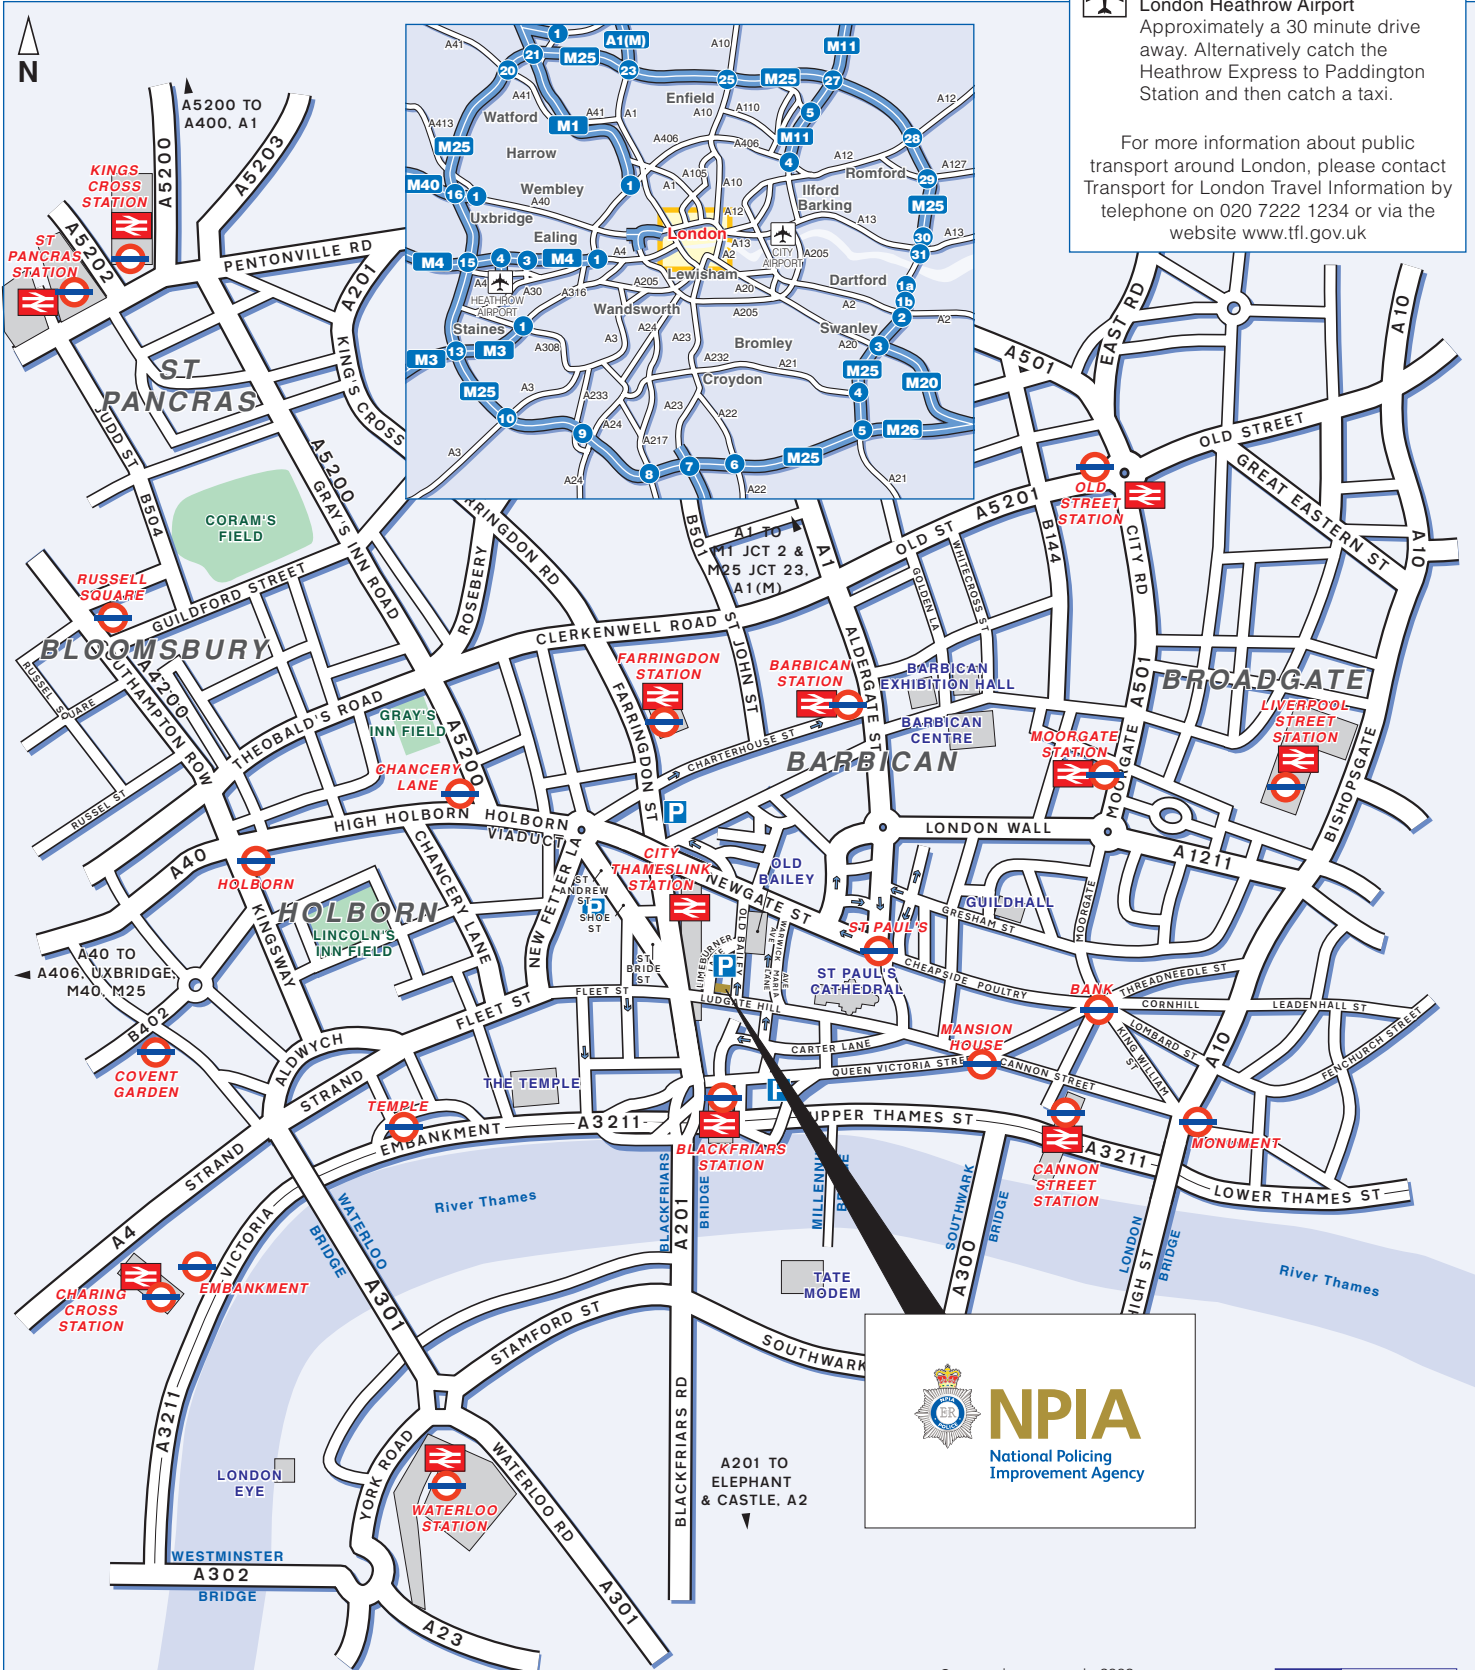

Crown Prosecution Service (Headquarters)
50 Ludgate Hill, London, EC4M 7EX

Tel: 020 7776 5134 Fax: 020 7796 8351

Public Transport

- **By Rail**
  City Thameslink & Blackfriars Stations
  Both are a short walk away.
- **By Tube**
  Blackfriars Station on the District & Circle lines.
  St Pauls Station on Central line.
  Both are a short walk away.
- **By Air**
  London Heathrow Airport
  Approximately a 30 minute drive away. Alternatively catch the Heathrow Express to Paddington Station and then catch a taxi.

For more information about public transport around London, please contact Transport for London Travel Information by telephone on 020 7222 1234 or via the website www.tfl.gov.uk

NPIA

National Policing Improvement Agency