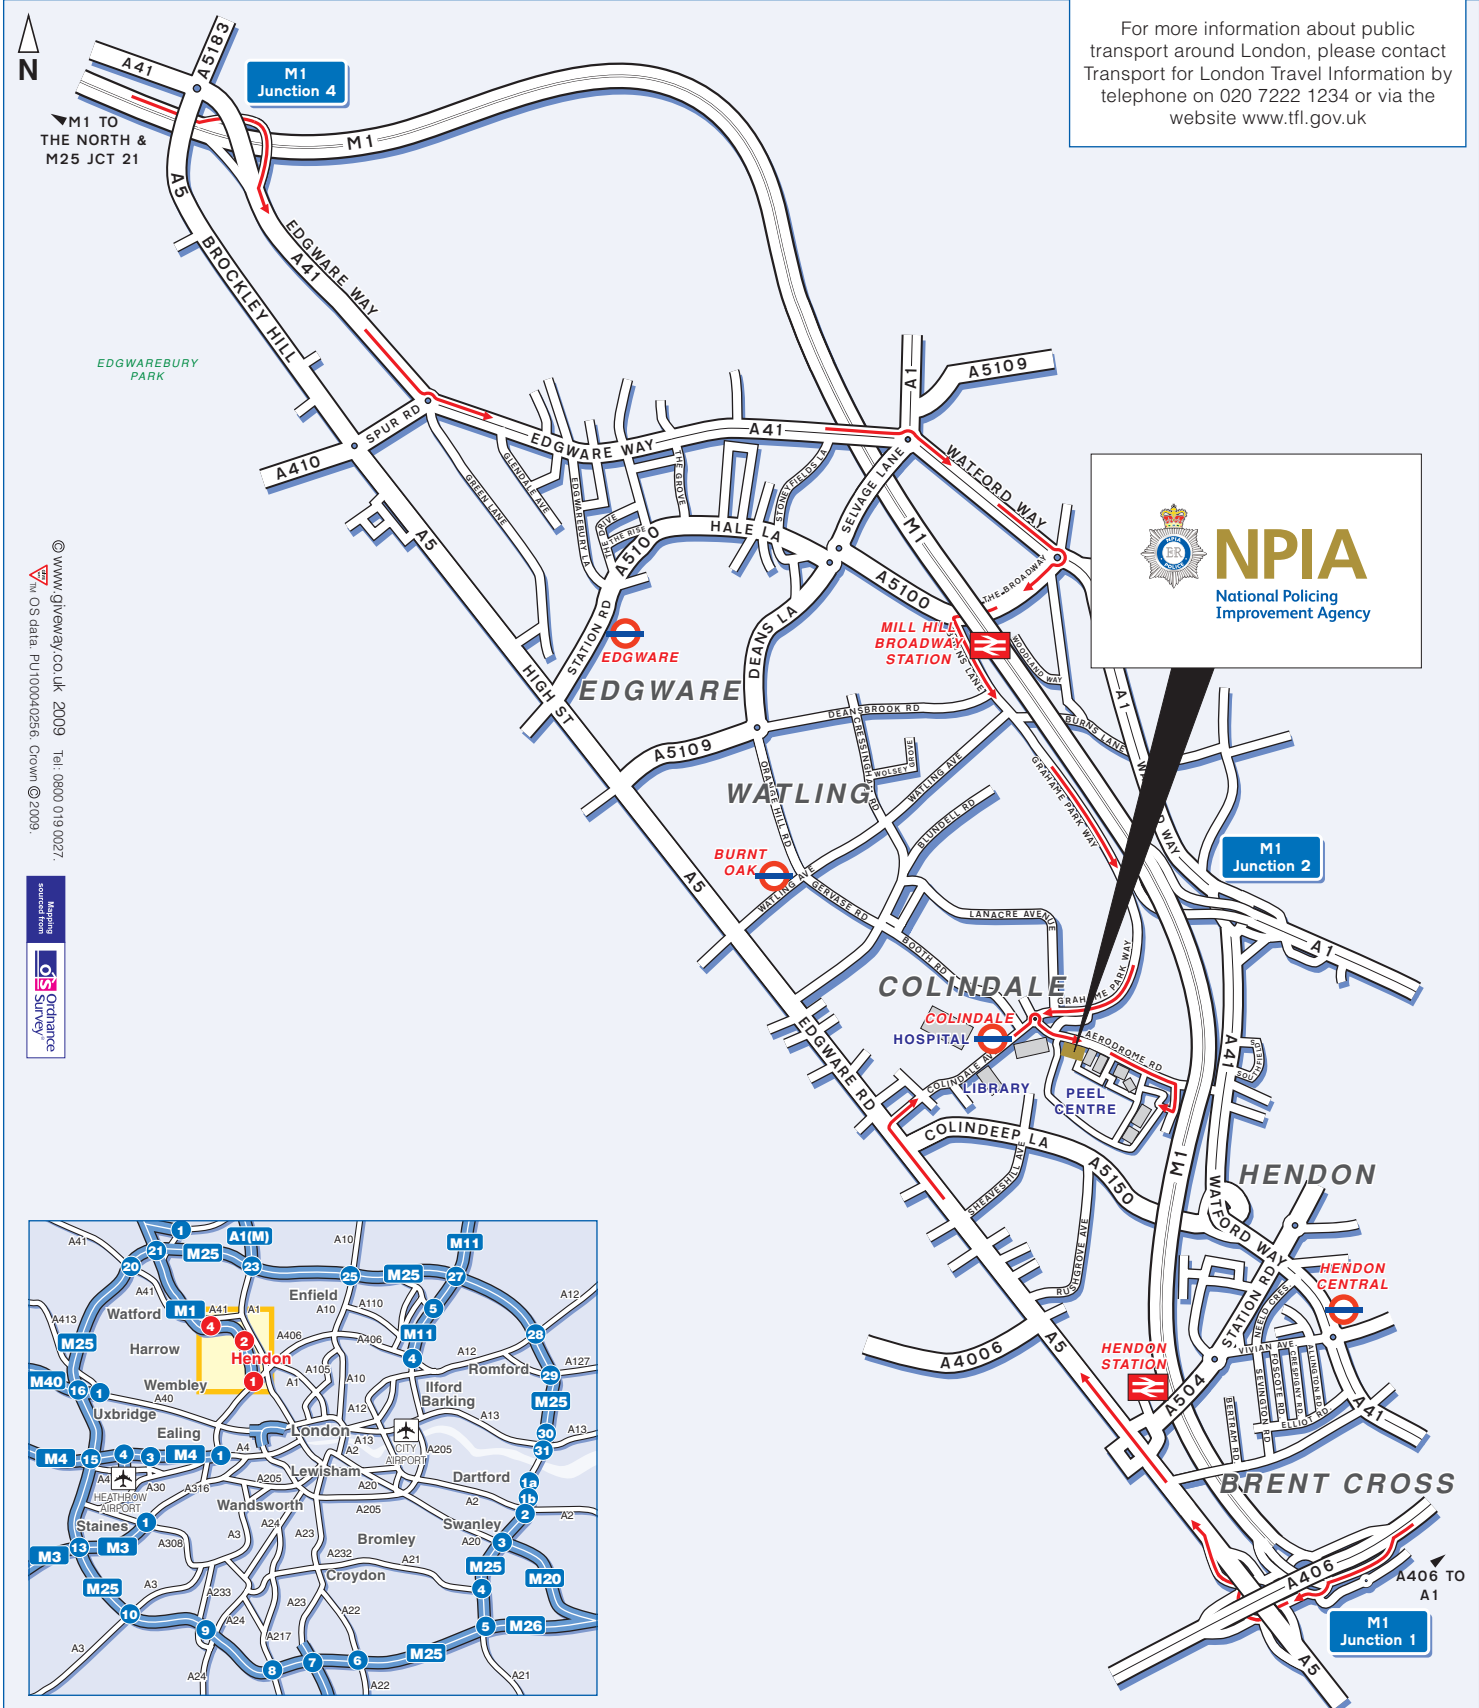

NPIA

National Policing
Improvement Agency

Hendon Data Centre

Aerodrome Road, Hendon, London, NW9 5JE

Tel: 020 8358 5195 Fax: 020 8358 5060

Public Transport

By Rail
Hendon & Mill Hill Broadway
Stations
Both are a short walk.

By Tube
Colindale Station (Northern line)
A short walk.

By Air
London Heathrow Airport
Approximately a 50 minute drive.

For more information about public transport around London, please contact Transport for London Travel Information by telephone on 020 7222 1234 or via the website www.tfl.gov.uk

© www.giveway.co.uk 2009 Tel: 0800 019 0027.
OS data. PU100040256. Crown © 2009.