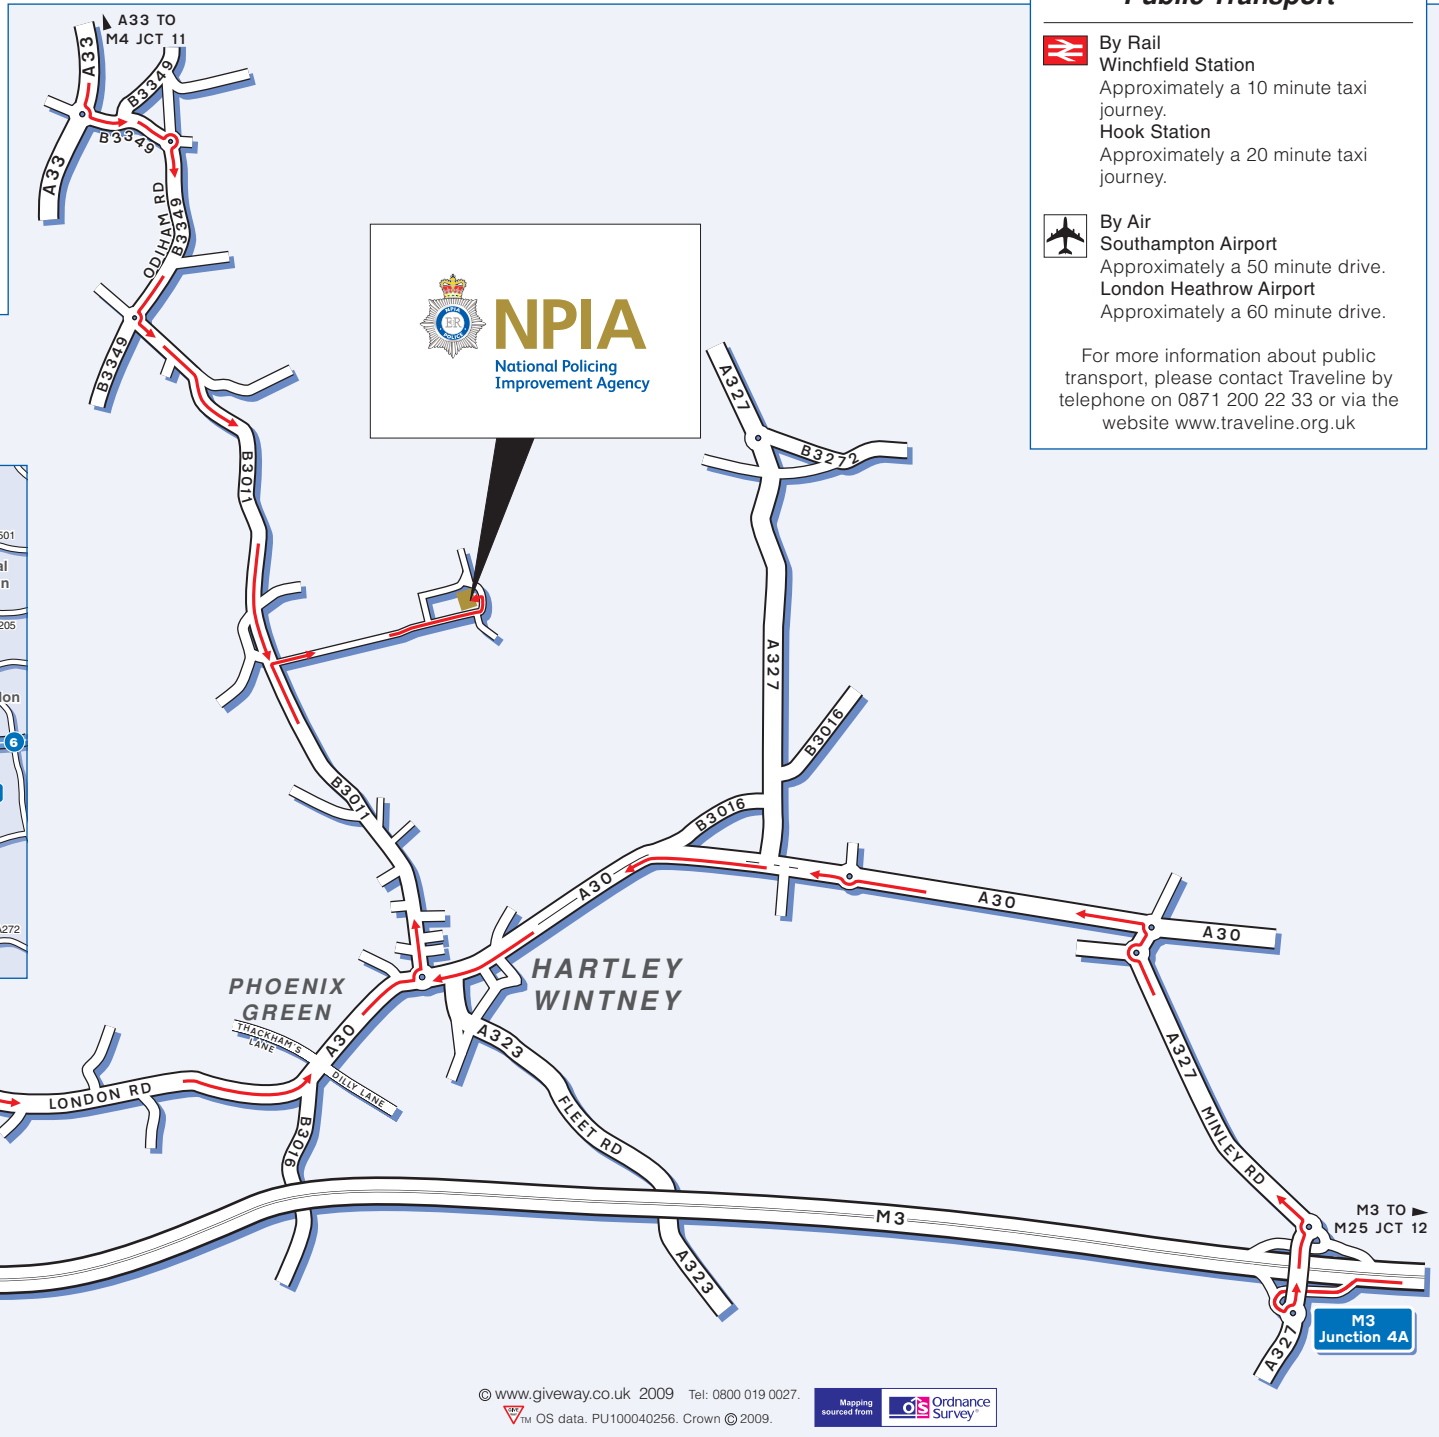

### Public Transport

By Rail

Winchfield Station  
Approximately a 10 minute taxi journey.

Hook Station  
Approximately a 20 minute taxi journey.

By Air

Southampton Airport  
Approximately a 50 minute drive.  
London Heathrow Airport  
Approximately a 60 minute drive.