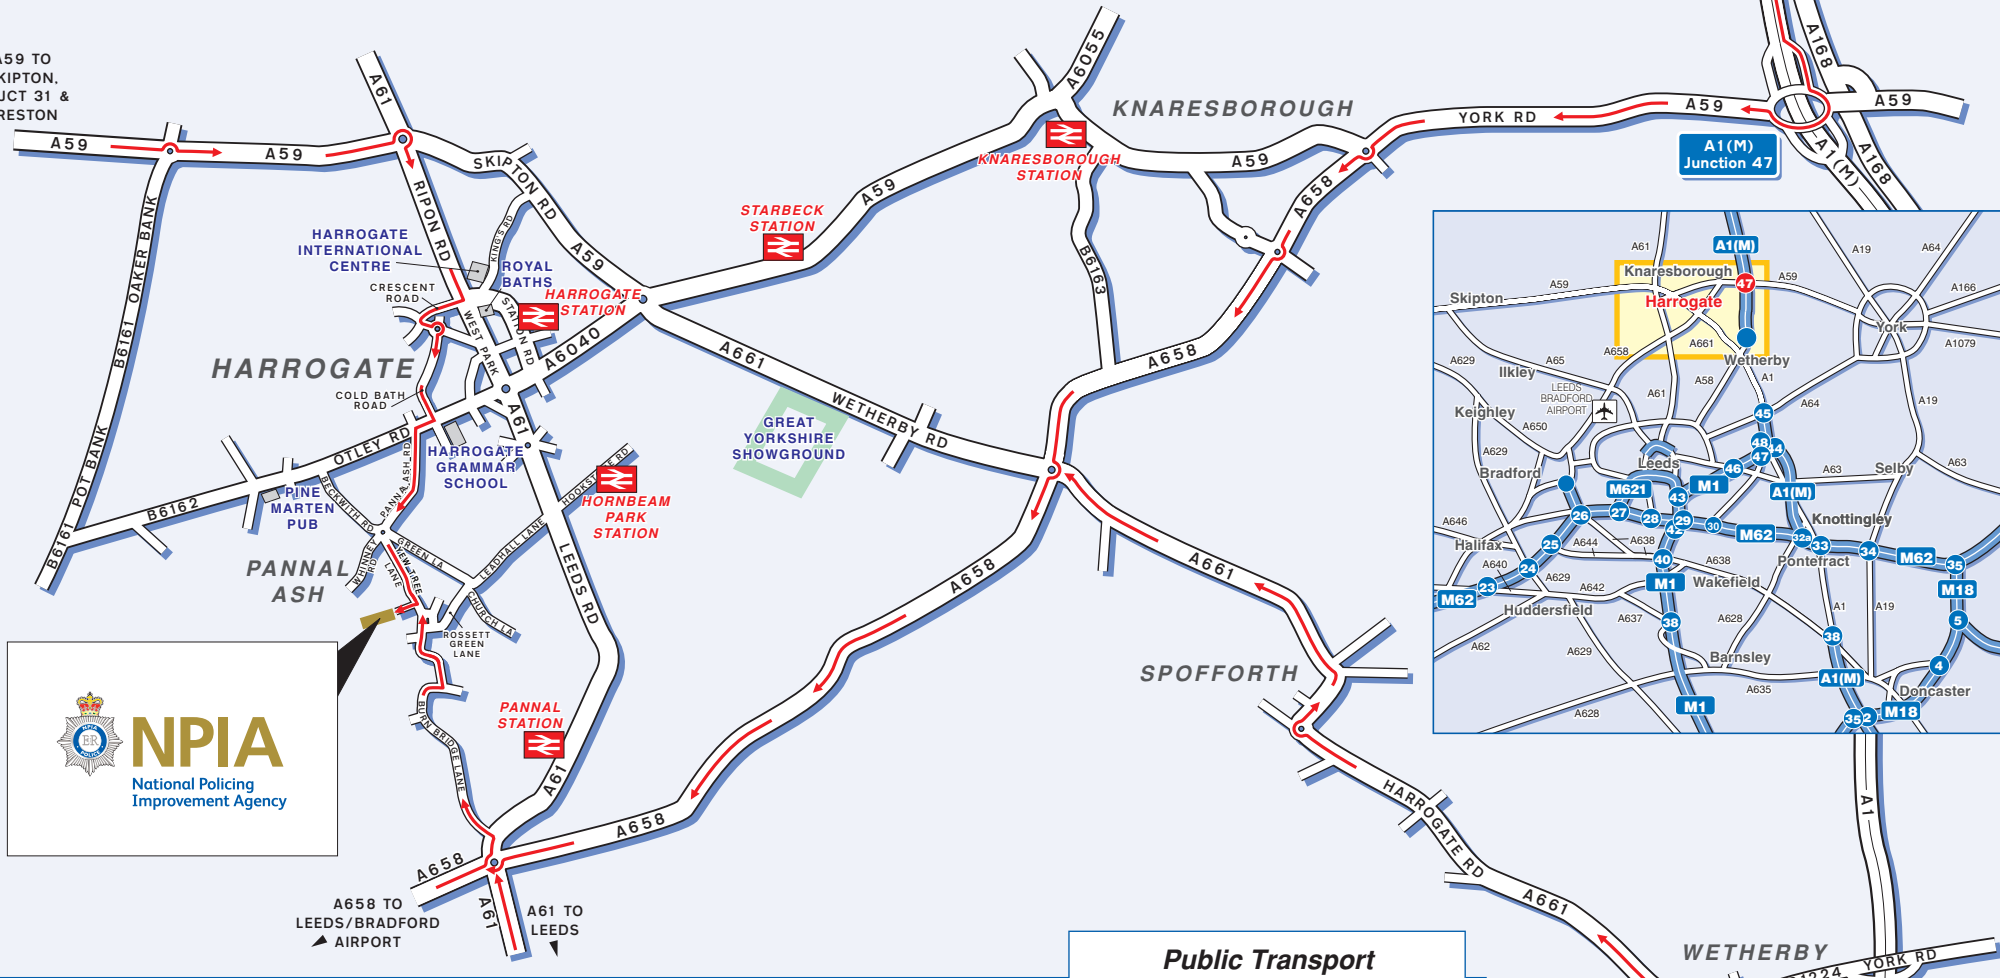

A59 TO SKIPTON.
M6 JCT 31 &
PRESTON

© www.giveway.co.uk 2009 Tel: 0800 019 0227
 A7™ OS data. PU100040256. Crown © 2009.

A658 TO LEEDS/BRADFORD
AIRPORT

A61 TO LEEDS

A1 (M) TO
THE NORTH

A1 (M)
Junction 47

Public Transport

By Rail
 Hornbeam Park Station
 A short taxi journey.
 Harrogate Station.
 Approximately a 10 minute taxi journey.

By Air
 Leeds/Bradford Airport
 Approximately a 30 minute drive.

For more information about public transport, please contact Traveline by telephone on 0871 200 22 33 or via the website www.traveline.org.uk