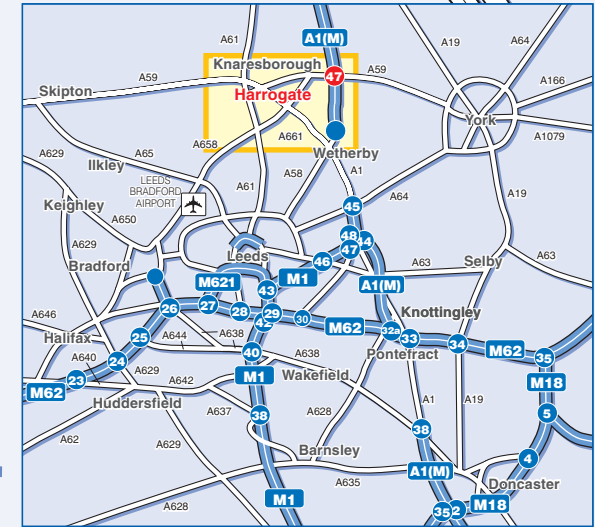

A59 TO SKIPTON.
M6 JCT 31 &
PRESTON

© www.giveway.co.uk 2009 Tel: 0800 019 0227
 A7™ OS data. PU100040256. Crown © 2009.

A658 TO LEEDS/BRADFORD
AIRPORT

A61 TO LEEDS

A1 (M) TO
THE NORTH

A1 (M)
Junction 47

Public Transport

By Rail
 Hornbeam Park Station
 A short taxi journey.
 Harrogate Station.
 Approximately a 10 minute taxi journey.

By Air
 Leeds/Bradford Airport
 Approximately a 30 minute drive.

For more information about public transport, please contact Traveline by telephone on 0871 200 22 33 or via the website www.traveline.org.uk