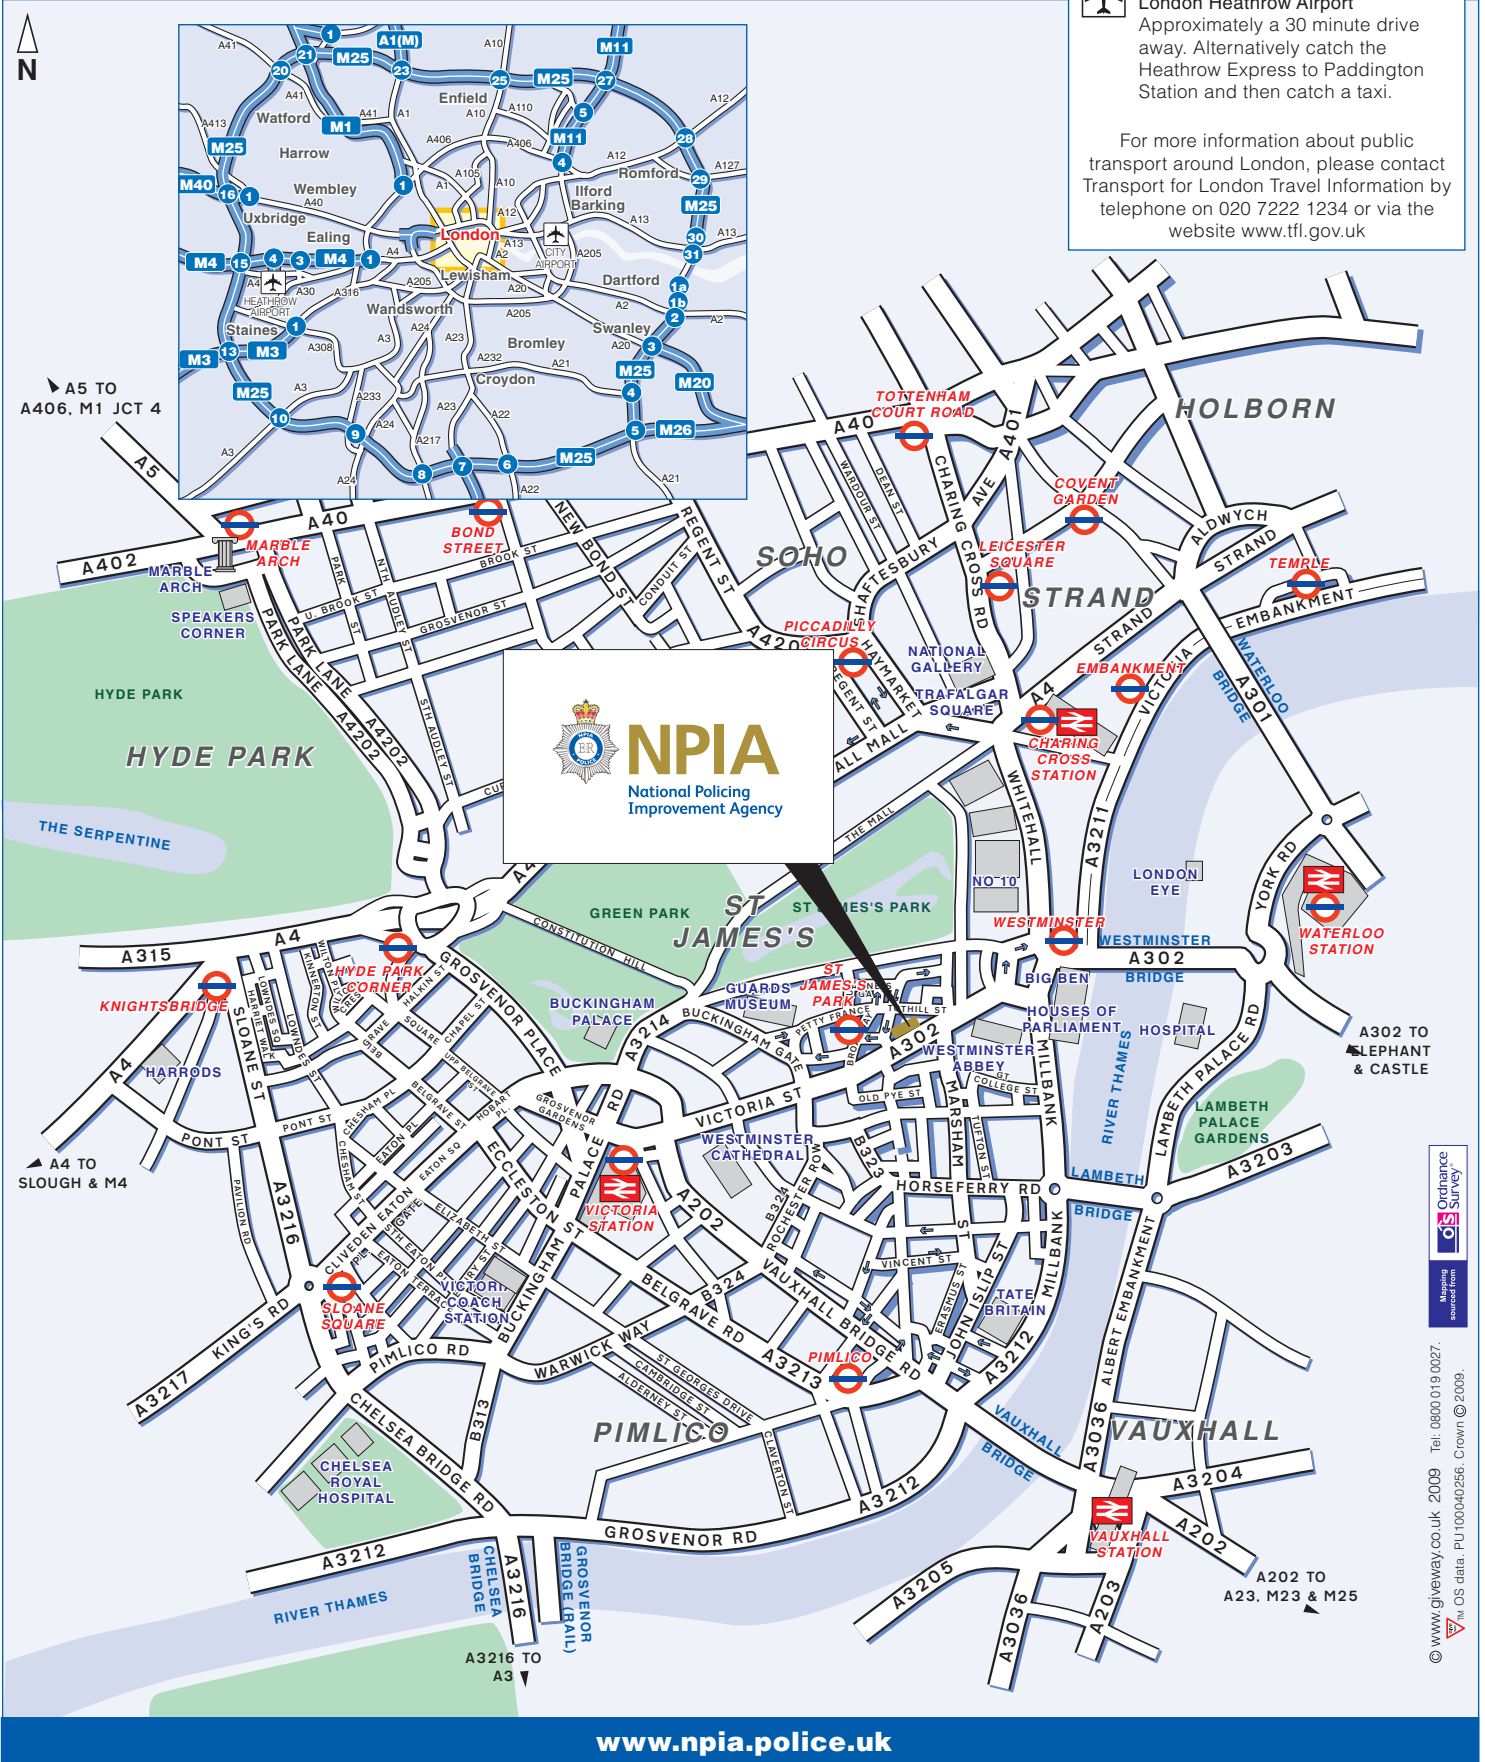

NPIA

National Policing
Improvement Agency

NPIA (Headquarters)

4th Floor, 10-18 Victoria Street, London, SW1H 0NN

Tel: 020 7147 8200 Fax: 020 7147 8376

Public Transport

By Rail
Victoria & Waterloo Stations
Both are a short walk away.

By Tube
St James's Station on the District & Circle lines.
Westminster Station on District, Circle & Jubilee lines
Both are a short walk away.

By Air
London Heathrow Airport
Approximately a 30 minute drive away. Alternatively catch the Heathrow Express to Paddington Station and then catch a taxi.

For more information about public transport around London, please contact Transport for London Travel Information by telephone on 020 7222 1234 or via the website www.tfl.gov.uk

 **NPIA**
National Policing
Improvement Agency