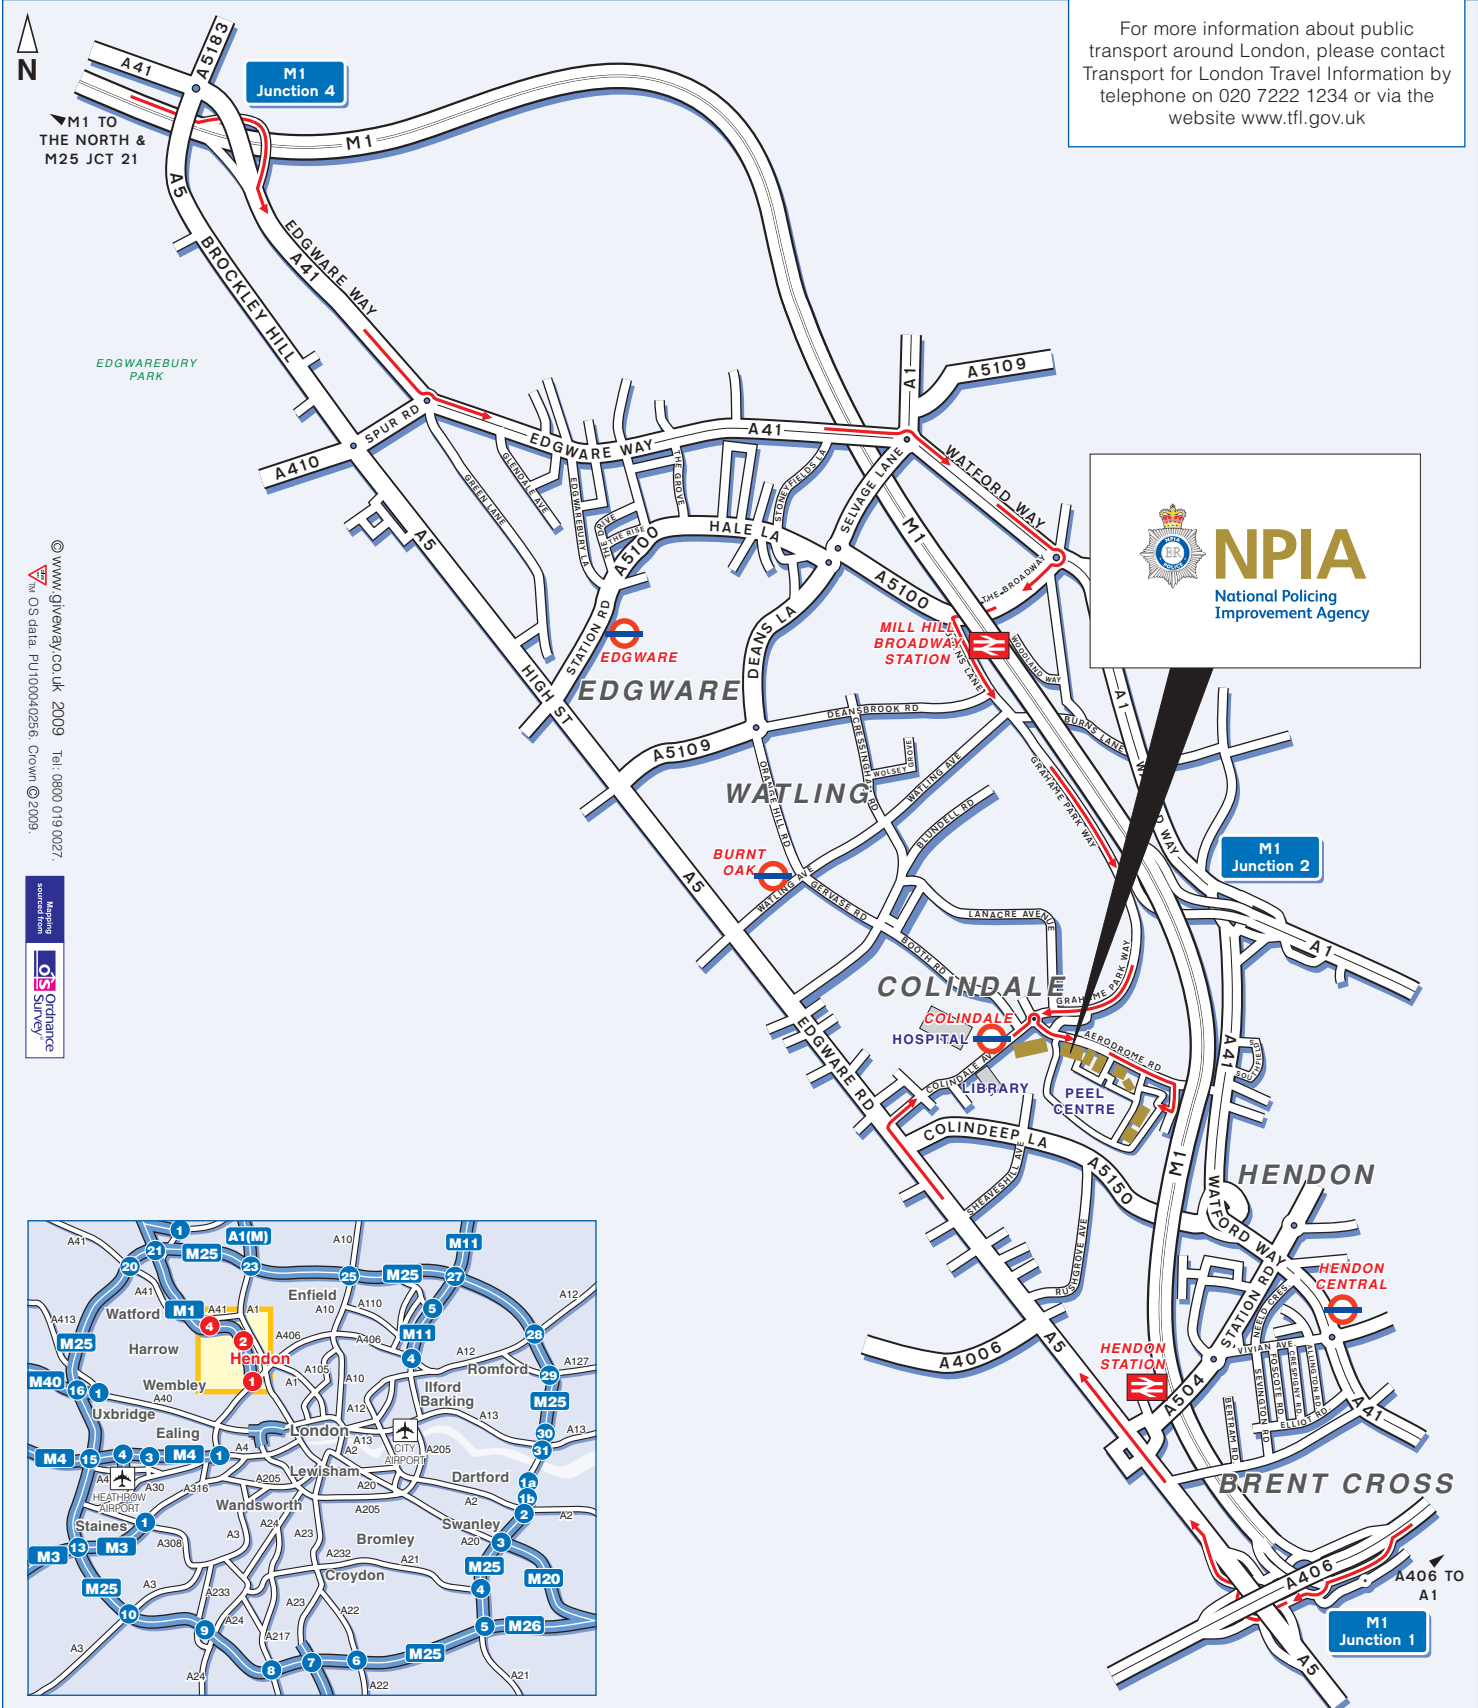

NPIA

National Policing Improvement Agency

Peel Centre (Driving School)
Aerodrome Road, Hendon, London, NW9 5JE

Tel: 020 8358 1370 Fax: 020 8358 1376

Public Transport

-  **By Rail**
Hendon & Mill Hill Broadway Stations
Both are a short walk.
-  **By Tube**
Colindale Station (Northern line)
A short walk.
-  **By Air**
London Heathrow Airport
Approximately a 50 minute drive.

For more information about public transport around London, please contact Transport for London Travel Information by telephone on 020 7222 1234 or via the website www.tfl.gov.uk

© www.giveway.co.uk 2009 Tel: 0800 019 0027.
OS data. PU100040256. Crown © 2009.